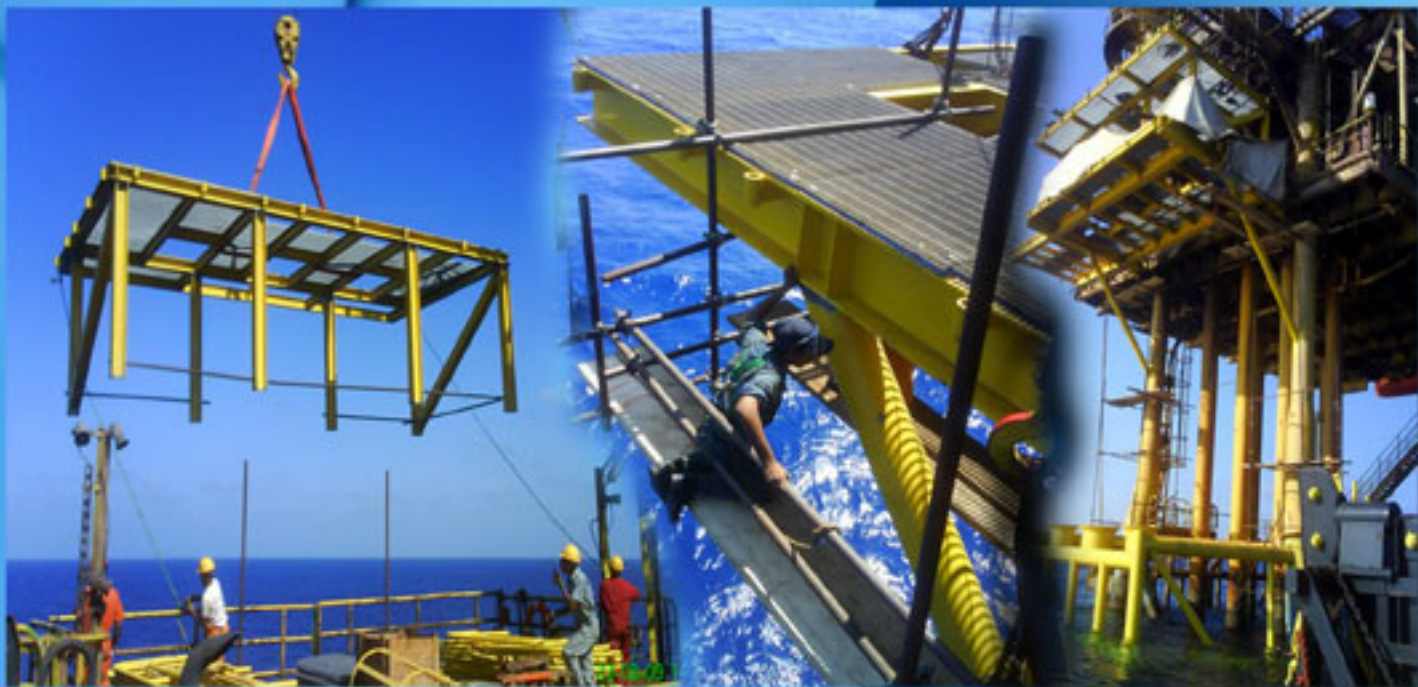

ABU-QIR PETROLEUM

Offshore Installation of NAQ Platform Jacket & Deck Extensions

DESCRIPTION

- Installation of Main & Cellar Deck Extension, Grating and Hand Rails.
- Installation of Service Platform on Cellar Deck Extension, Grating, Hand Rails & Ladders, using Construction Barge MD-300 & DSV MD-106 .

(Aug 2009)

MARIDIVE OFFSHORE PROJECTS

Cairo
37 Cornish El-Nil - Maadi
P.O. Box: 11431
Tel: (202) 235 85204 (10 lines)
Fax: (203) 235 81160
e-mail: maridive@moscairo.com

Alexandria
10 Ahmed Yehia St., Gleem 21411
Tel: (203) 585 2899 (10 lines)
Fax: (203) 583 4668
e-mail: maridive@mosalex.com

PortSaid
16 El Gomhoria St., 42311
Tel: (2066) 3221771-3334134-3335134
Fax: (2066) 3236436
e-mail: portsaid@mosalex.com

Abu Dhabi
Al Khaily Building - Flat no. 2
Mina Road Abu Dhabi
Tel: (00971) 2671 2205
Fax: (00971) 2671 2767
e-mail: maridive@emirates.net.ae

Contract # PRJ / 223 / 2009